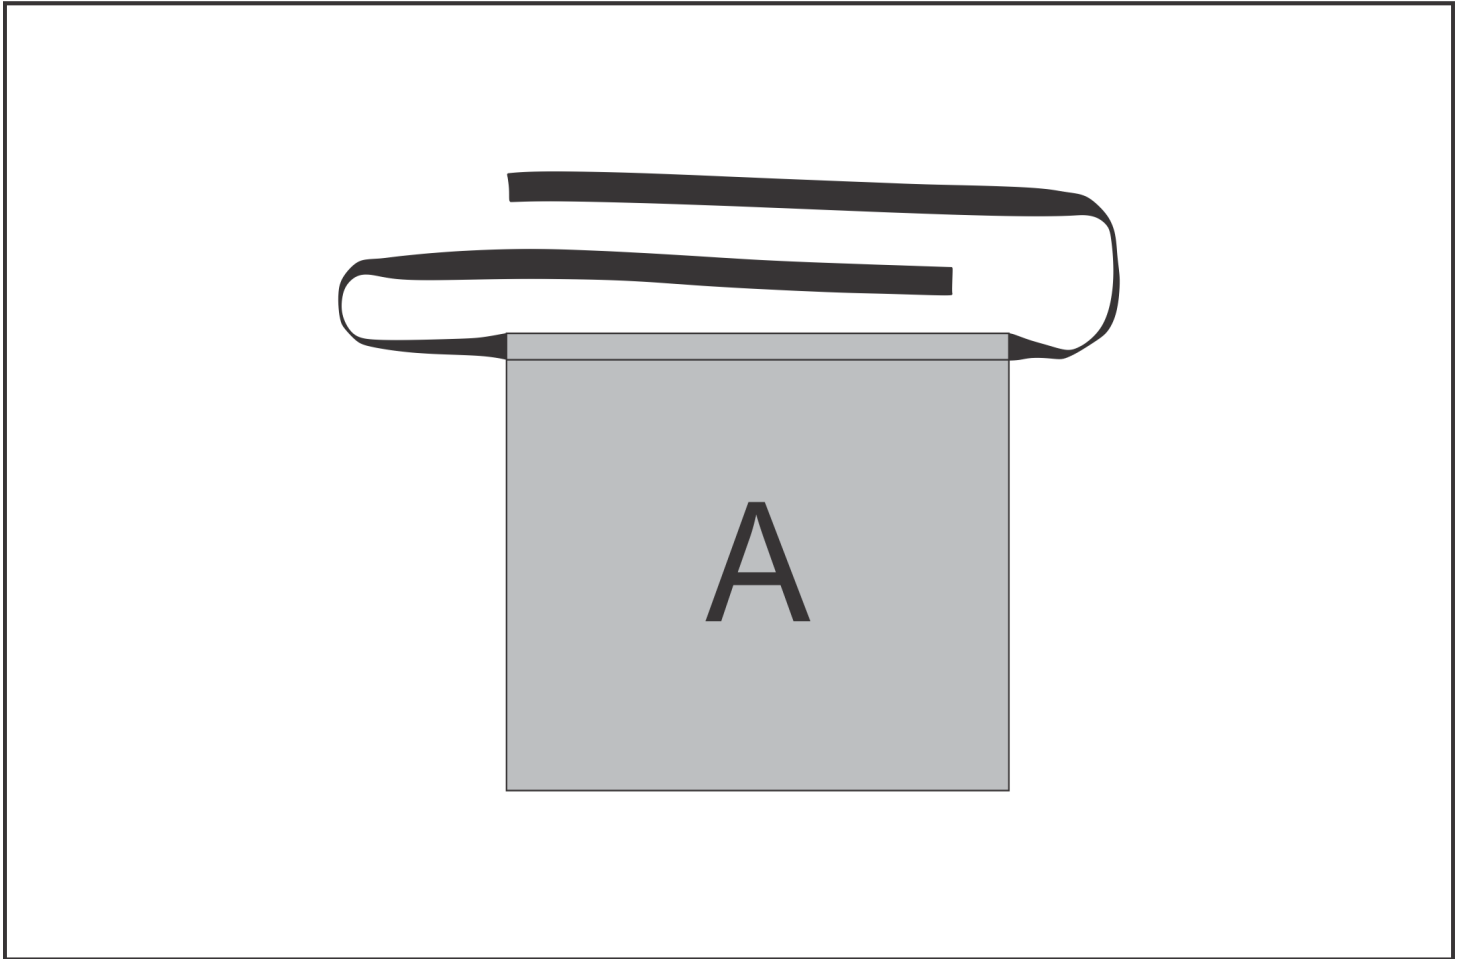

# HC-HP-3-G

Hoppla Classic Half Apron

## Need to know:

Includes 1-Position Sublimation (setup fees apply)

- Please Note: We cannot guarantee 100% logo Alignment on all Brandable Panels.

## Branding Options:

Position	Branding Method (Branding Code)	No. of Colours	Dimension
A	Custom Sublimation A (CPSUB-A)	Full Colour	490mm wide x 460mm high